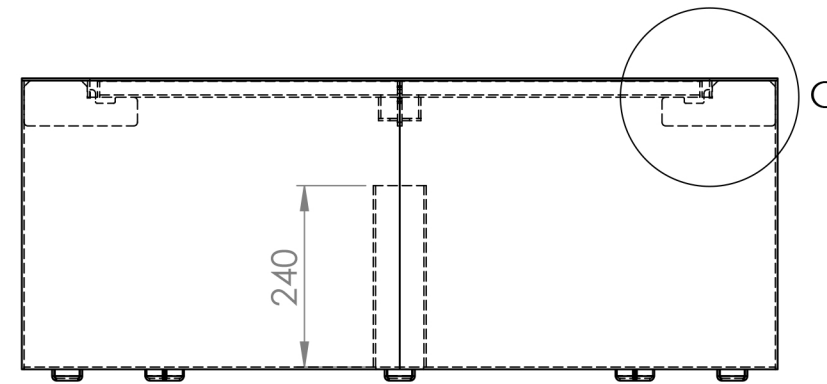

DETAIL G
SCALE 1 : 5

		DATE		TITLE:	3mm Corten	
		23-12-2021		Drawing:		
		16-3-2022				
 ELLA DORIS			Color:	-	Mass (kg):	69.50
			SCALE:1:10	SHEET 1 OF 15		