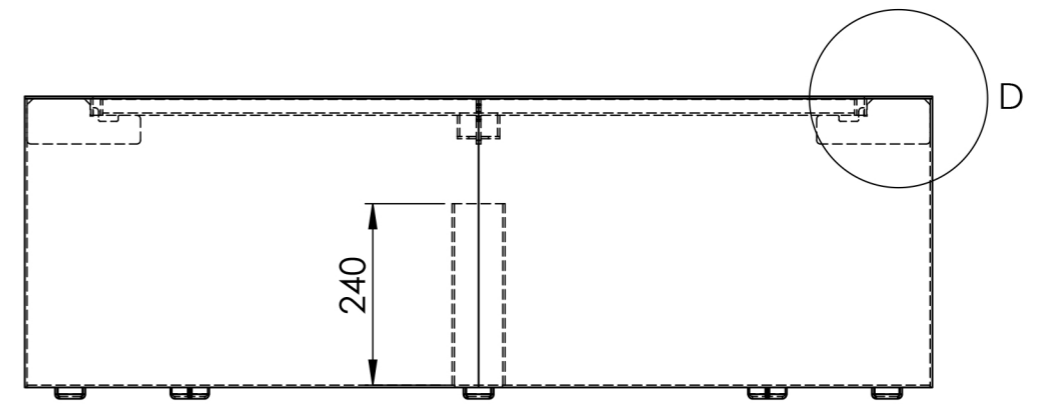

DETAIL D
SCALE 1 : 5

		DATE		TITLE:	3mm Corten	
		20-1-2022		Drawing.		
		16-3-2022				
 ELLA DORIS			Color:	-	Mass (kg):	91.69
			SCALE:1:10	SHEET 1 OF 15		